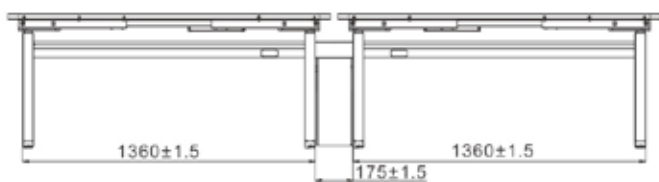

Product Picture

NKLD7

Size Chart

Product Parameters

Height(mm)	Stroke(mm)	Speed(mm/s)	Width(mm)	Load Capacity(N)	Noise dB(A)	Surface Color
min.595/max.1245	650	40	Customized Length	1250	<50	Black/White/Silver