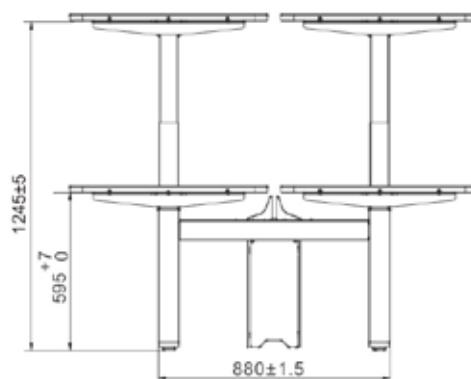

Product Picture

NKLD7

Size Chart

Product Parameters

Height(mm)	Stroke(mm)	Speed(mm/s)	Width(mm)	Load Capacity(N)	Noise dB(A)	Surface Color
min.595/max.1245	650	40	Customized Length	1250	<50	Black/White/Silver