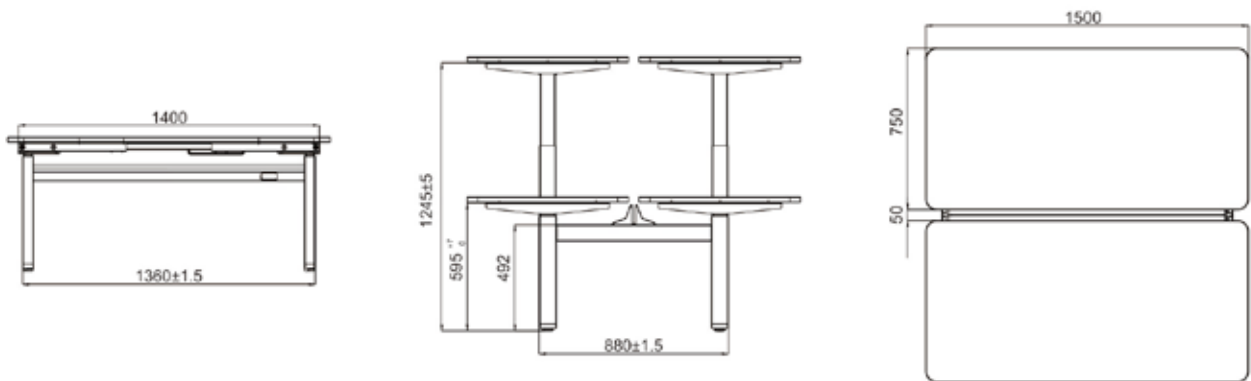

## Product Picture

NKLD7-1

## Size Chart

## Product Parameters

Height(mm)	Stroke(mm)	Speed(mm/s)	Width(mm)	Load Capacity(N)	Noise dB(A)	Surface Color
min.595/max.1245	650	40	Customized Length	1250	<50	Black/White/Silver