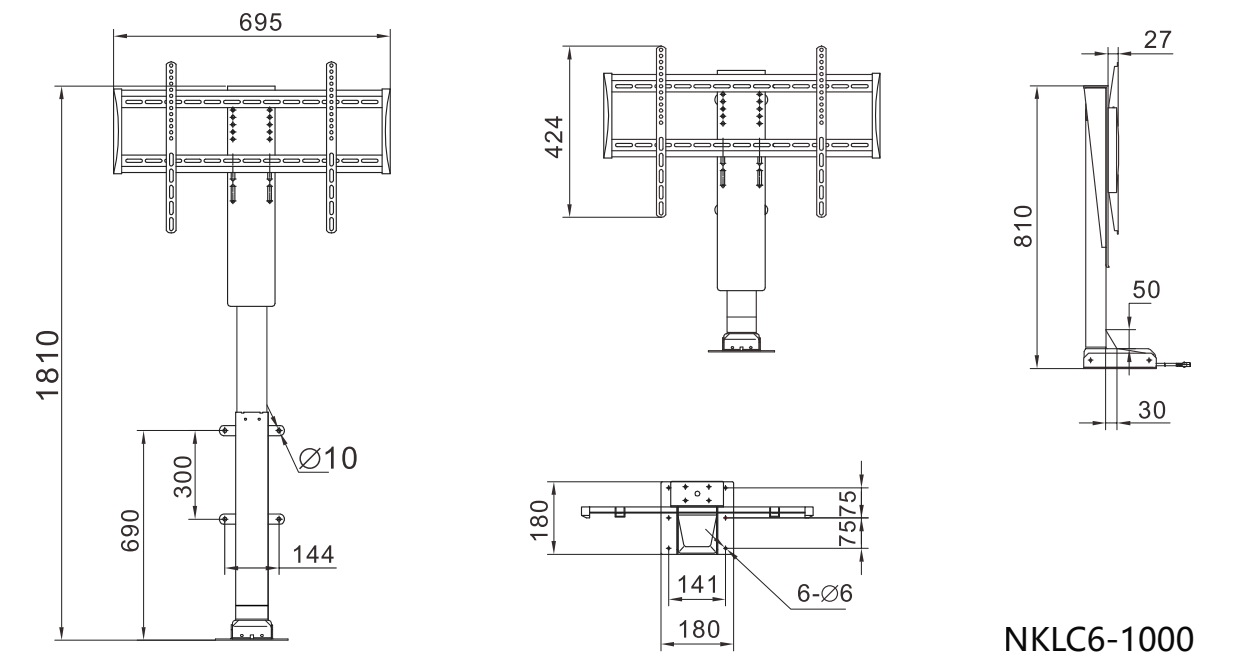

Specifications

TV lifts NKLC6

- * In applications ranging from 25" to 60" TV
- * Can set different height and select running
- * Control mode: Handset and remote control

Parameter

Type	NKLC6-650	NKLC6-1000
Max load capacity(N)	600	
Static load(N)	700	
Input voltage(VAC)	110-240	
Load speed(mm/s)	25	
Min height(mm)	570	810
Max height(mm)	1220	1810
Color	Black	
Duty cycle	10%, max 2min continuous use, rest 18 minutes	
IP grade	IP20	
Operating Temperature	+5°C~+40°C	
Standard	CE/UL	
Packaging	670*310*250	900*310*235
Weight	16.5kg	21kg

Dimensions

NKLC6-650

NKLC6-1000

Specifications

TV lifts NKLC6

- * In applications ranging from 25" to 60" TV
- * Can set different height and select running
- * Control mode: Handset and remote control

Parameter

Type	NKLC6-650	NKLC6-1000
Max load capacity(N)	600	
Static load(N)	700	
Input voltage(VAC)	110-240	
Load speed(mm/s)	25	
Min height(mm)	570	810
Max height(mm)	1220	1810
Color	Black	
Duty cycle	10%, max 2min continuous use, rest 18 minutes	
IP grade	IP20	
Operating Temperature	+5°C~+40°C	
Standard	CE/UL	
Packaging	670*310*250	900*310*235
Weight	16.5kg	21kg

Dimensions