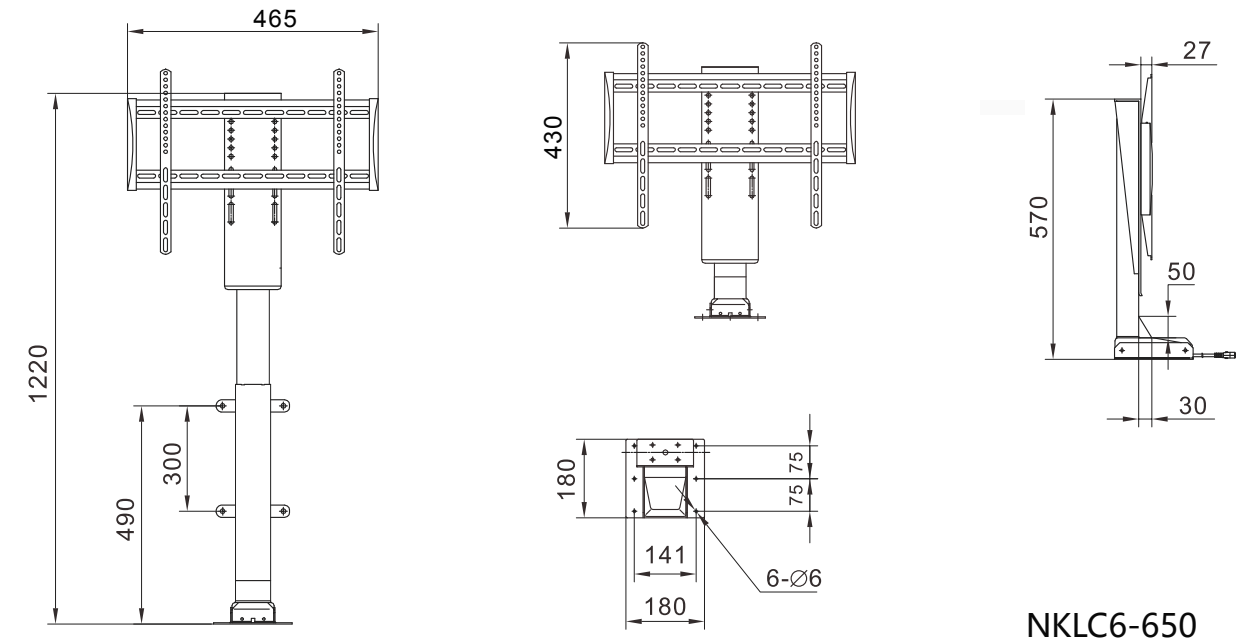

Specifications

TV lifts NKLC6

- * In applications ranging from 25" to 60" TV
- * Can set different height and select running
- * Control mode: Handset and remote control

Parameter

Type	NKLC6-650	NKLC6-1000
Max load capacity(N)	600	
Static load(N)	700	
Input voltage(VAC)	110-240	
Load speed(mm/s)	25	
Min height(mm)	570	810
Max height(mm)	1220	1810
Color	Black	
Duty cycle	10%, max 2min continuous use, rest 18 minutes	
IP grade	IP20	
Operating Temperature	+5°C~+40°C	
Standard	CE/UL	
Packaging	670*310*250	900*310*235
Weight	16.5kg	21kg

Dimensions

NKLC6-650

NKLC6-1000

Specifications

TV lifts NKLC6

- * In applications ranging from 25" to 60" TV
- * Can set different height and select running
- * Control mode: Handset and remote control

Parameter

Type	NKLC6-650	NKLC6-1000
Max load capacity(N)	600	
Static load(N)	700	
Input voltage(VAC)	110-240	
Load speed(mm/s)	25	
Min height(mm)	570	810
Max height(mm)	1220	1810
Color	Black	
Duty cycle	10%, max 2min continuous use, rest 18 minutes	
IP grade	IP20	
Operating Temperature	+5°C~+40°C	
Standard	CE/UL	
Packaging	670*310*250	900*310*235
Weight	16.5kg	21kg

Dimensions