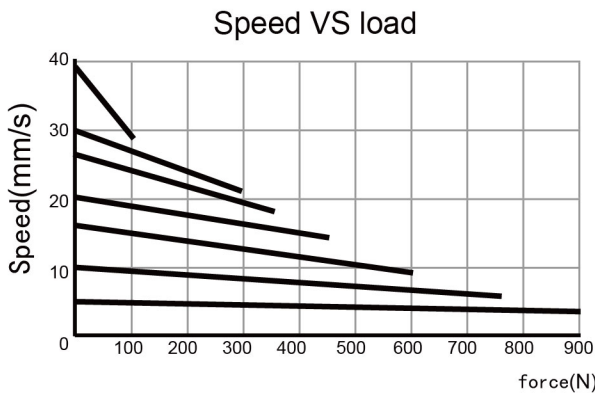

Specifications

NKLA36

- * Stroke Length: 50~1000mm
- * Color: Grey
- * Duty Cycle: 20%(high speed 10%)
- * IP Grade: IP65/54
- * Operating Temperature: -20°C~+65°C
- * Standard: CE
- * The magnetic switch set outside and the stroke is adjustable

Load and Speed

| | | | | |
|--------------------------|-------------|-----|-----|-----|
| Dynamic Load push(N) | 900 | 600 | 300 | 100 |
| Dynamic Load pull(N) | 900 | 600 | 300 | 100 |
| Input(VDC) | 12/24/36/48 | | | |
| Speed at Full Load(mm/s) | 5 | 9 | 22 | 28 |

Dimensions