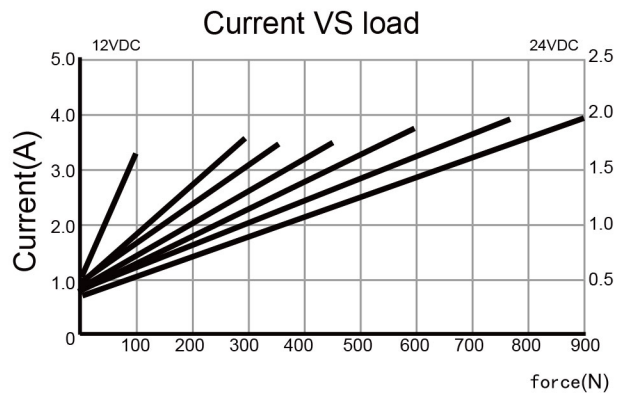

Specifications

NKLA36

- * Stroke Length: 50~1000mm
- * Color: Grey
- * Duty Cycle: 20%(high speed 10%)
- * IP Grade: IP65/54
- * Operating Temperature: -20°C~+65°C
- * Standard: CE
- * The magnetic switch set outside and the stroke is adjustable

Load and Speed

| | | | | |
|--------------------------|-------------|-----|-----|-----|
| Dynamic Load push(N) | 900 | 600 | 300 | 100 |
| Dynamic Load pull(N) | 900 | 600 | 300 | 100 |
| Input(VDC) | 12/24/36/48 | | | |
| Speed at Full Load(mm/s) | 5 | 9 | 22 | 28 |

Dimensions